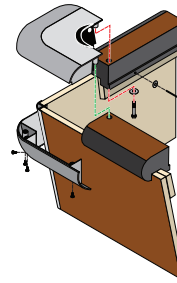

Magnetic Cue Ball Separator
A magnetic device conveniently separates the cue ball from the other object balls. The cue ball returns the breaking end of the table while the object balls return to the opposite end.

Unitized Table Construction
Requires precision fit between the side and end aprons to the top rails and zinc die-cast corners. Adds to the cabinet's overall structural integrity and better ball response.

MDF Top Rails
Provides the straightness and density characteristics for accurate and more resilient play.

Cabinet Comes Apart to Ease Transportation and Installation
Cabinet aprons and top rails disassemble down to two "L" shaped sections as shown.

Regulation Size Play Areas
Twice the "nose-to-nose" length of the width: 40" x 80" (93" table) and 37.25" x 74.5" (88" table). The 2:1, length-to-width play dimensions are critical for bank shots to respond at consistent angles for accurate pocketing.