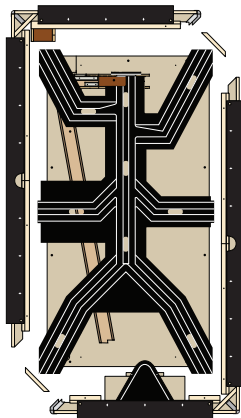

Magnetic Cue Ball Separator
A magnetic device conveniently separates the cue ball from the other object balls. The cue ball returns the breaking end of the table while the object balls return to the opposite end.

Unitized Table Construction
Requires precision fit between the side and end aprons to the top rails and zinc die-cast corners. Adds to the cabinet's overall structural integrity and better ball response.

MDF Top Rails
Provides the straightness and density characteristics for accurate and more resilient play.

Cabinet Comes Apart to Ease Transportation and Installation
Cabinet aprons and top rails disassemble down to two "L" shaped sections as shown.

Ball Return Chutes
Enlarged chalk openings in all six (6) arms and three (3) in the center return are wide enough for the chalk to go through on angles.

Pro-Am Cushion Rubber
Affixed with bolts that include a plastic shoulder washer to precisely locate the cushion rail at the proper play height. Tested and proven to provide exceptional ball rebound and accuracy off the rails.